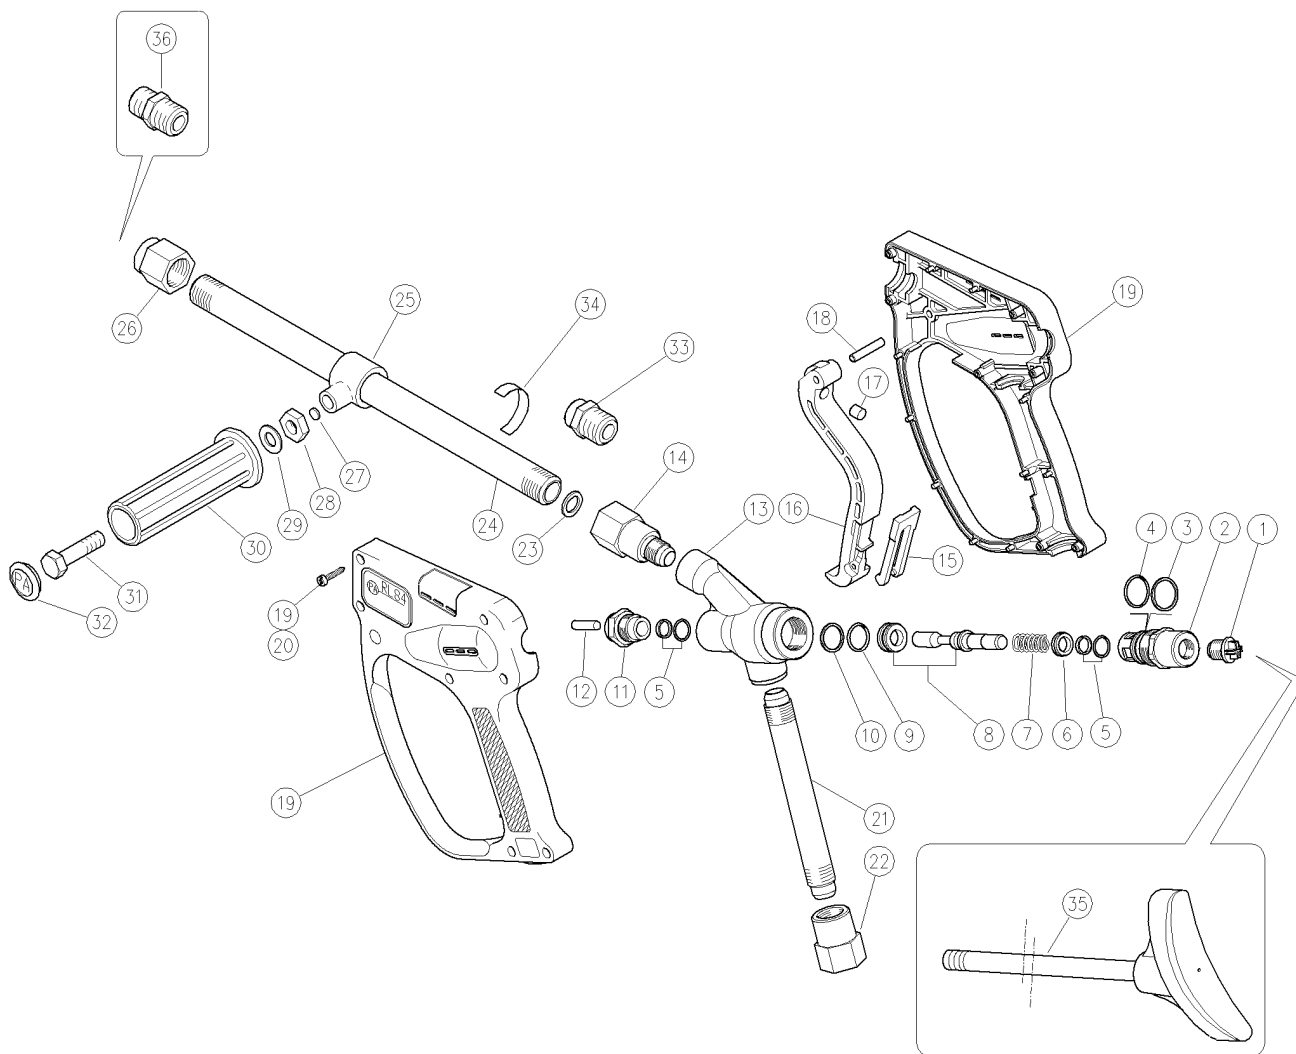

30.5000.40 Lan.sst. RL84-RL204 1/2M Bsp 400mm  
 30.5000.80 Lan.sst. RL84-RL204 1/2M Bsp 800mm

30.5000.92 Lan.sst. RL84-RL204 1/2M Bsp 1250mm  
 30.5400.00 RL 84 spr.gun 1/2FF Bsp

Pos.	P/N	Description	Q.ty	K1	K2	K3	K4
1	30.5815.84	Plug, 1/4M Bsp DIN259 Plast. black	1				10
2	30.5408.31	Spring holder	1				5
3	10.4041.00	Back-up ring, 19,3x22x1,2 mm PTFE	1	•			10
4	10.3070.02	O-ring, 1,78x18,77 mm Ni 85	1	•			10
5	10.2027.00	Stem seal, 10x15x2,2 mm +O-ring	2	•			4
6	30.4040.31	Spacer ring, 10,1x15,8x3,8 mm brass	1				3
7	30.4042.51	Spring, 2,4x15,3x30 mm Sst.	1	•			10
8	30.5411.24	Piston + seat -RL84	1	•			1
9	10.3066.01	O-ring, 1,78x15,6 mm Ni 85	1	•			10
10	10.4042.00	Back-up ring, 16,3x19x1,2 mm	1	•			10
11	30.4038.31	Front plug, M18x1,5 brass	1				10
12	30.4041.31	Parallel pin, 6x25,8 mm brass	1				3
13	30.5405.35	Housing -RL84, brass	1				1
14	30.5403.51	Coupling, 1/2" Bsp sst.	1				3
15	30.1510.84	Safety latch, PA red	1				10
16	30.5303.84	Trigger, black	1				5
17	30.0675.51	Stop pin, 8x7,1mm Sst.	1				10
18	30.2517.31	Parallel pin, 5x27,5 mm brass	1				10
19	30.5412.24	Casing kit -RL 84 + screws	1				1